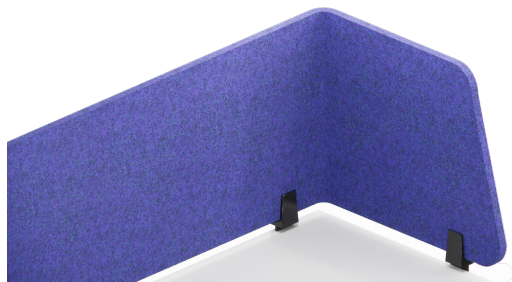

SCREENS

Euro Acoustic Screens

Specifications

18mm acoustic screen panels
With its unique proprietary integrated bracketing
No visible brackets on the exterior side of the panel.
The perfect partner for height adjustable desks
Strong, rigid, and sturdy yet lightweight thereby
reducing the weight load on the motors.
Acoustic noise reduction
Fire retardant
Tack-able surface
Outstanding sound absorption
Short lead time to manufacture
Environmentally friendly.
Minimum 60% post-consumer recycled material
Superior stability and flexibility
No risk of skin irritation
No toxic odor or binding agents
Formaldehyde-free

Bracket Colours

Black
White

Euro Double Wrap Acoustic Hanging Screen

Euro Curve Hanging Acoustic Screen

Euro Acoustic Hanging Screen

Euro Desk Mount Acoustic Screen

SCREENS

Euro Acoustic Screens

Euro Curve Screen

Euro Double Wrap Above Desk Acoustic Screen

Euro B2B Above Desk Acoustic Screen

Euro B2B Curve Hanging Acoustic Screen

Euro Corner Option

Euro Square Edge Profile

Euro Curved Edge Profile

ACOUSTIC FINISHES