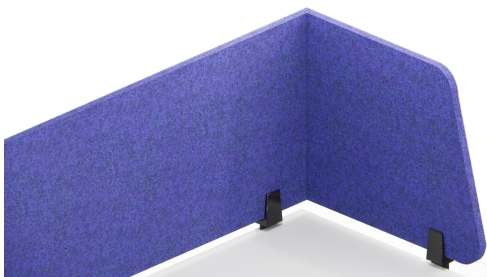

Bracket Colours

Black
White

Euro Double Wrap Acoustic Hanging Screen

Euro Curve Hanging Acoustic Screen

Euro Acoustic Hanging Screen

Euro Desk Mount Acoustic Screen

SCREENS

Euro Acoustic Screens

Euro Curve Screen

Euro Double Wrap Above Desk Acoustic Screen

Euro B2B Above Desk Acoustic Screen

Euro B2B Curve Hanging Acoustic Screen

Euro Corner Option

Euro Square Edge Profile

Euro Curved Edge Profile

ACOUSTIC FINISHES